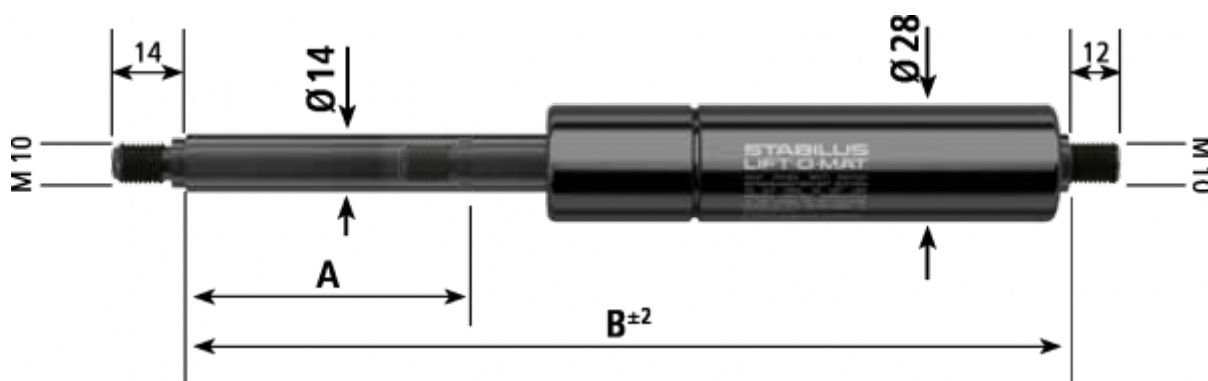

Data Sheet

Article number: 042385SH1600

Description: Stabilus Gas Spring without fittings size. 14/28
1600N length 570mm, stroke 250mm Type 2385SH

Measures

A	= 250
B	= 570
Pressure (N)	= 1600
Size	= 14/28
Type	= 2385SH